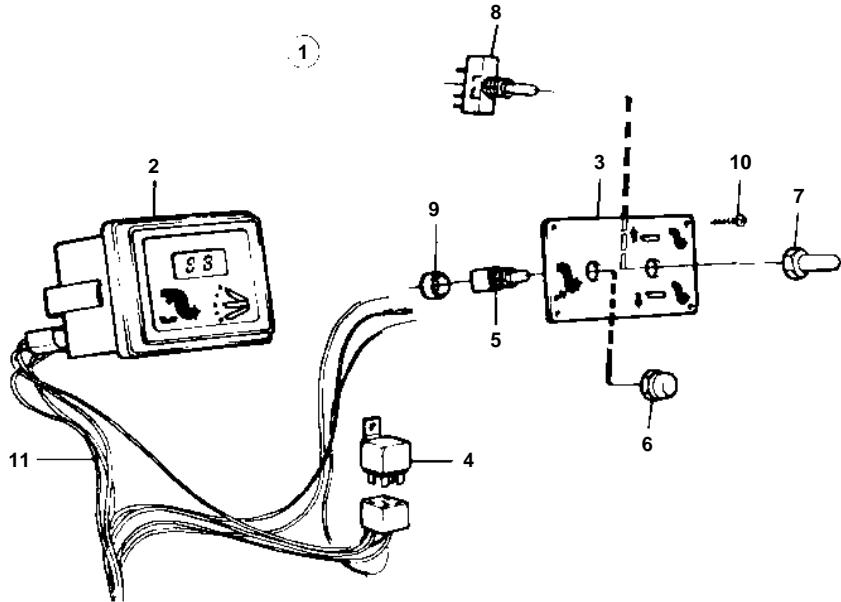

COMMON

9631

COMMON

REF	PART NO.	QTY	DESCRIPTION	NOTES
1	853067	1	Instrument panel	
2	828731	1	· Trimmer	
3	853866	1	· Control panel	(828739)
4	876040	1	· Relay kit	
5	828584	1	· Switch	
6	828586	1	· Button	
7	828743	1	· Button	
8	828742	1	· Switch	
9	828740	2	· Spacer washer	
10	828647	4	· Screw	
11		X	· CABLES AND TERMINALS	SEE GROUP 3
12	853052	X	Extension cable verl	L = 3000 MM
13	1140317	X	Y-koppling	