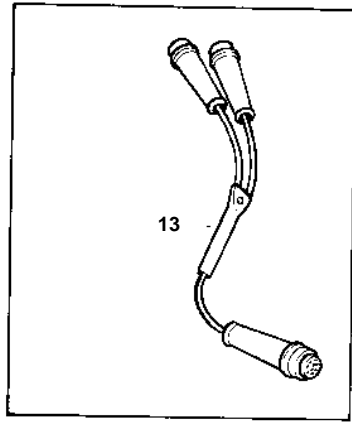

COMMON

9631

COMMON

REF	PART NO.	QTY	DESCRIPTION	NOTES
1	853067	1	Instrument panel	
2	828731	1	· Trimmer	
3	853866	1	· Control panel	(828739)
4	876040	1	· Relay kit	
5	828584	1	· Switch	
6	828586	1	· Button	
7	828743	1	· Button	
8	828742	1	· Switch	
9	828740	2	· Spacer washer	
10	828647	4	· Screw	
11		X	· CABLES AND TERMINALS	SEE GROUP 3
12	853052	X	Extension cable verl	L = 3000 MM
13	1140317	X	Y-koppling	